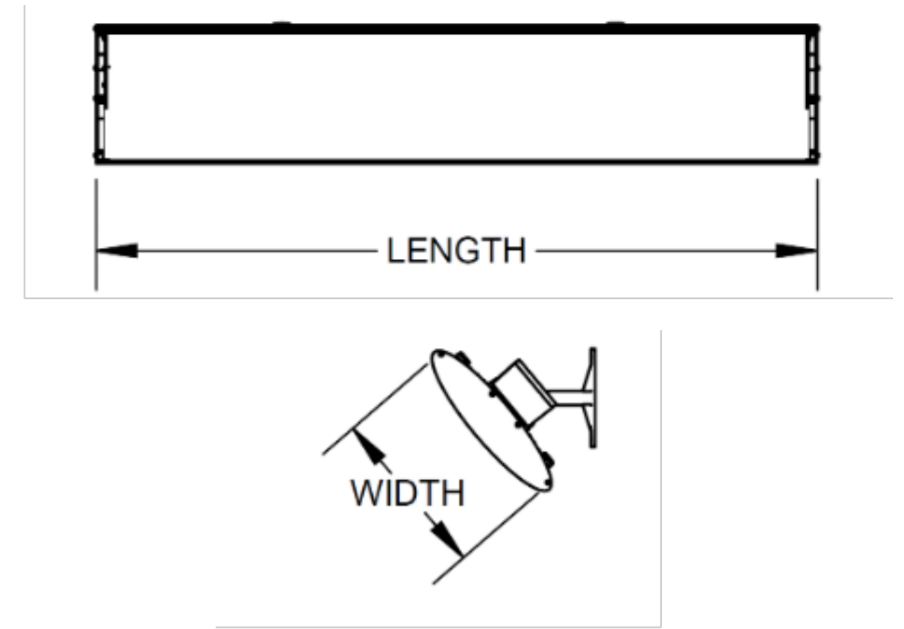

DS32240
3000W | 240V

SHADOW SERIES MODELS

MODEL	WATTS	VOLTS	AMPS	BTUS	DIMENSIONS	
					LENGTH	WIDTH
DS32240 BLACK	3200	240	13.3	10920	66" (1676mm)	8" (203mm)
	2400	208	11.5	8200		
DS24240 BLACK	2400	240	10	8200	50" (1270mm)	8" (203mm)
	1600	208	8.7	6200		
DS15120 BLACK	1500	120	12.5	5115	32" (813mm)	8" (203mm)

*240V heaters may be used at 208V. De-rating heaters reduces heater output by approximately 25%

HEATING COVERAGE PATTERNS

MODEL	WIDTH	DEPTH	HEIGHT
DS32240	9' (2.7m)	7' (2.1m)	8' (2.4m)
DS24240	8' (2.4m)	6' (1.8m)	8' (2.4m)
DS15120	7' (2.1m)	6' (1.8m)	8' (2.4m)