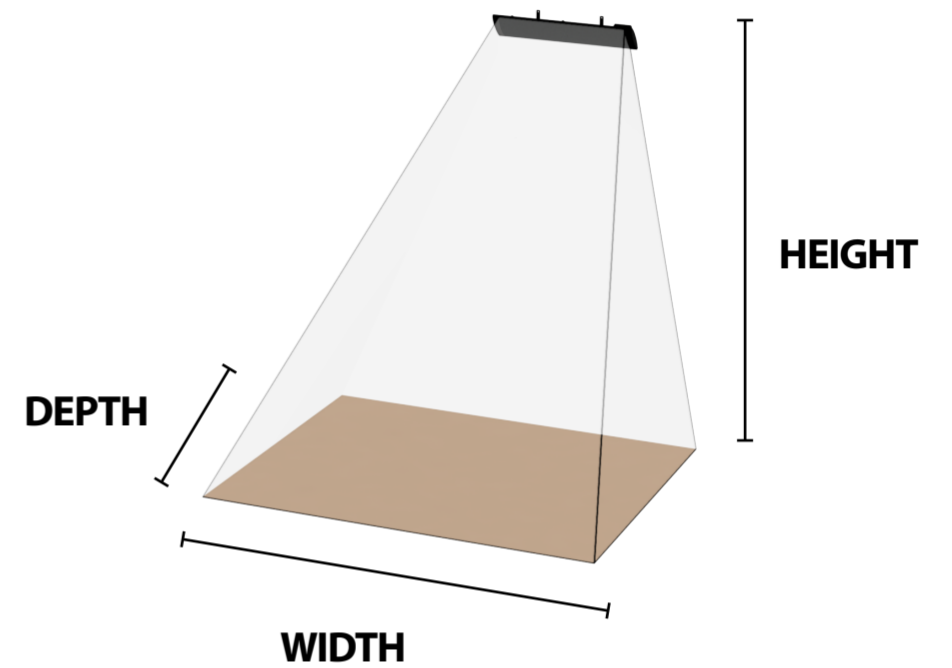

CLEARANCES AND MOUNTING OPTIONS

MODEL	FLOOR (USA)	FLOOR (CANADA)	CEILING (WALL MOUNT)	CEILING (CEILING MOUNT)	END	SIDE	MOUNTING OPTION
DS32240	6'7" (2.0m)	8' (2.4m)	8" (203mm)	4" (102mm)	18" (304mm)	24" (609mm)	WALL OR CEILING
DS24240	6'7" (2.0m)	8' (2.4m)	8" (203mm)	4" (102mm)	18" (304mm)	24" (609mm)	WALL OR CEILING
DS15120	6'7" (2.0m)	8' (2.4m)	8" (203mm)	4" (102mm)	18" (304mm)	24" (609mm)	WALL OR CEILING