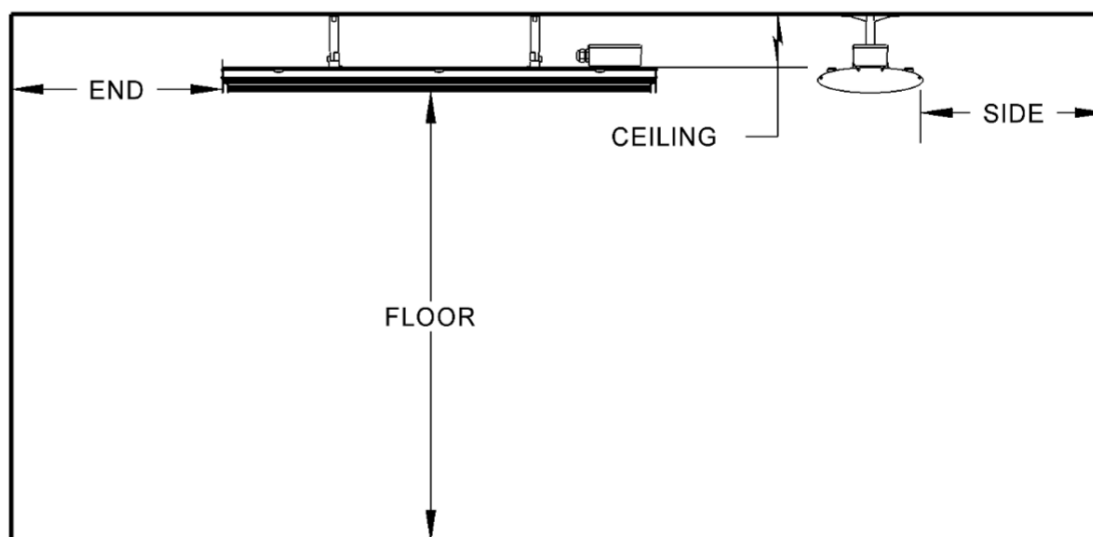

CEILING SUSPENDED CLEARANCES

INCLUDED PARTS

3557EEAD; 7E