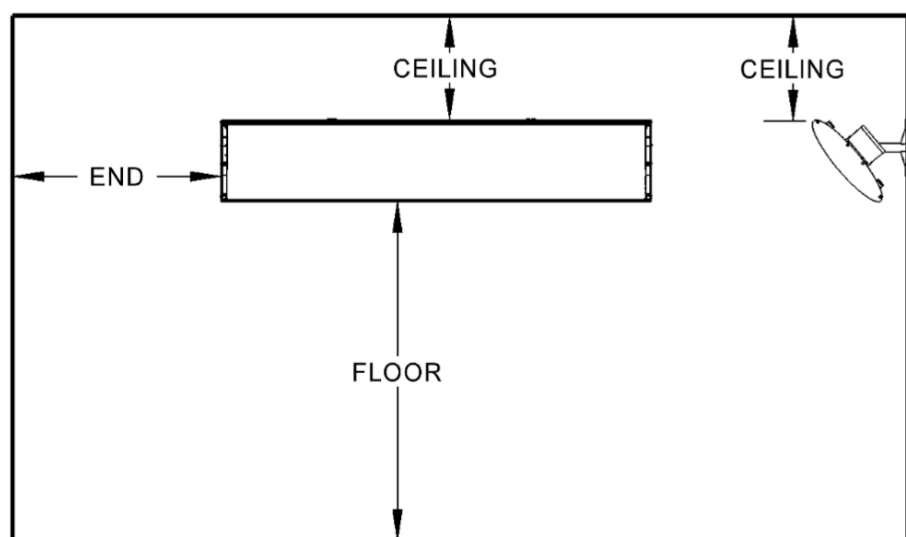

WALL MOUNTED CLEARANCES

Always Maintain 6' front clearance to combustibles, keep combustibles away from the sides and rear.